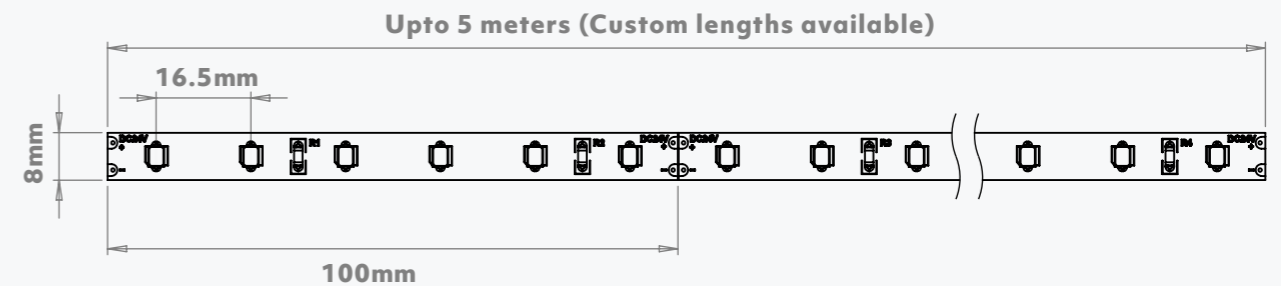

AVAILABLE WHITE

3000k 6000k

FLEXIBLE ULTRA POWER WHITE 12W CV LED FLEXIBLE STRIP

Cuttable, stickable, reliable, ultra power White flexible LED with 60 high efficiency LEDs per meter will provide an ultra bright and uniformed linear White light.

Designed for ease of installation and for peace of mind with high reliability as a must.

Product Code: MF-UP- WW / NW / CW - [IP]

TECHNICAL SPECIFICATIONS

Voltage **24V**
LED's Per Meter **60**
LED Type **SMD2835**
Power Consumption **12W/M**
Channels **1Ch [WW] [NW] [CW]**
IP Rating **IP20**
Cutting Points **100mm**
Lumen Output **1,608lm/M[WW], 1,680lm/M [NW], 1,608lm/M [CW]**
Operating Temp Range **-20 to 50 °C**

DIMENSIONS

LED TECHNOLOGY

SMD2835 WHITE LED

The SMD2835 is the most efficient White SMD technology, with a higher lumen output per watt and unrivalled epistar quality,